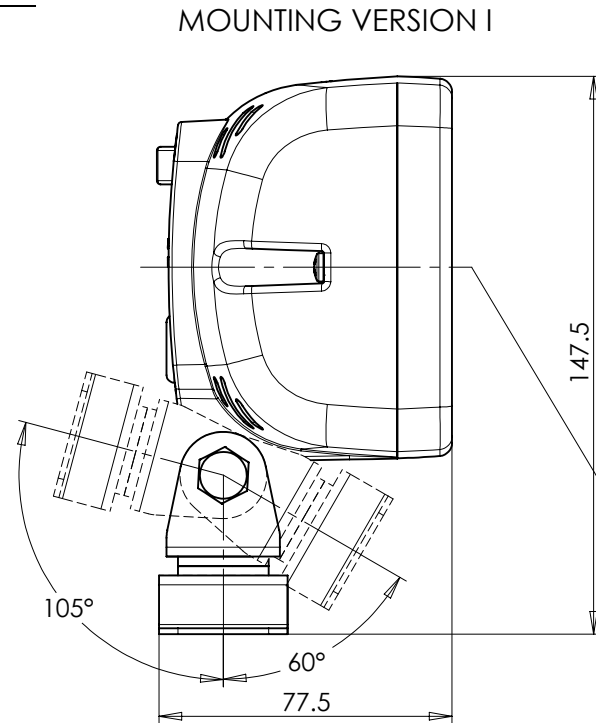

# WORKING AND REVERSING LAMP TYPE W82

MOUNTING VERSION II

AXIS OF THE REFERENCE