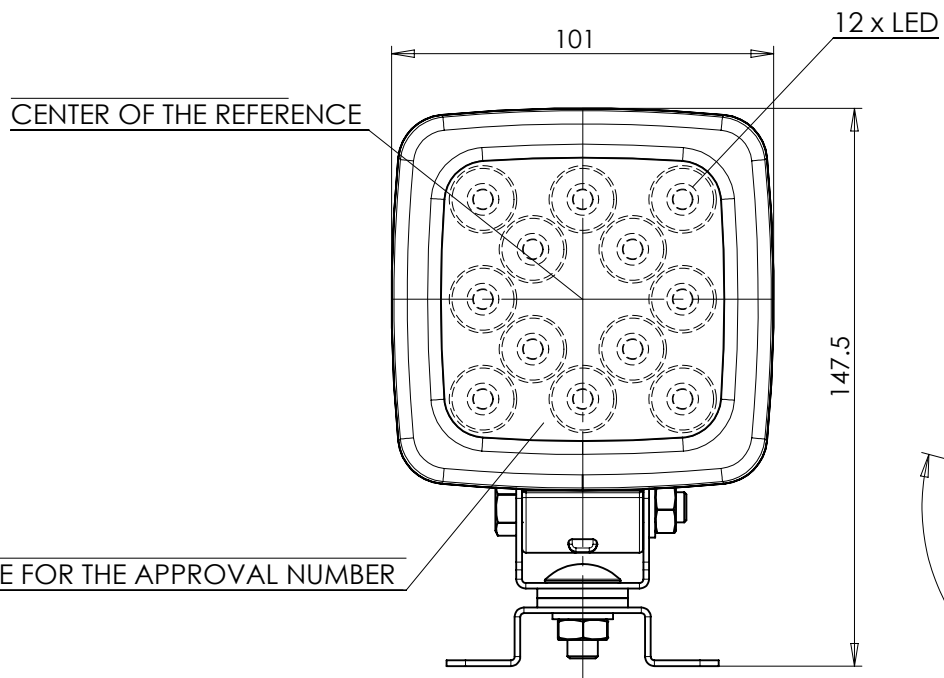

# WORKING AND REVERSING LAMP TYPE W82

MOUNTING VERSION II

AXIS OF THE REFERENCE